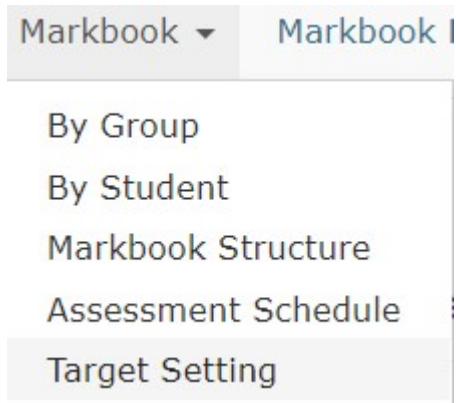

Viewing Target Grades for all group members

Go to your Student Group page.

On the "Markbook" heading, select "Target Setting".

This will then display the whole groups targets.

Target Setting

BCM030AA (It (Games Development) - Level 3 Btec Diploma (90 Credit))

Hertford Regional

Student Name	National Target Grade	My Target Points
[REDACTED]	MM	690
[REDACTED]	MP	660
[REDACTED]	PP	630